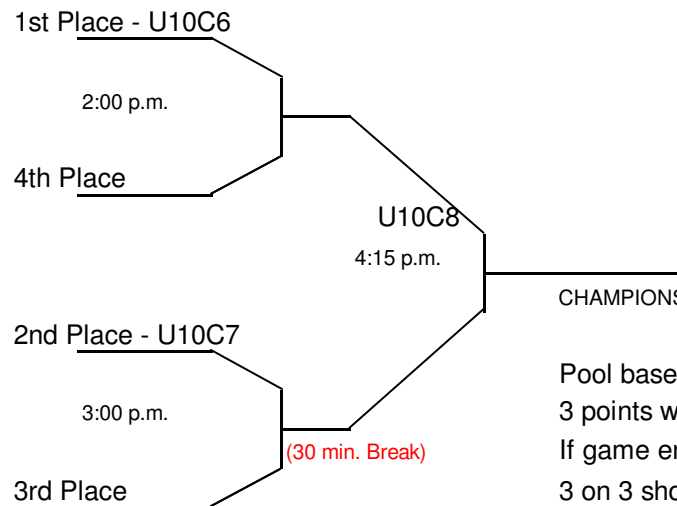

**Blue Pool**  
(points)

(45 min. Break)

Pool based on points  
 3 points win, 0 points loss  
 If game ends in a tie:  
 3 on 3 shoot out,  
 If not decided then  
 1 on 1 sudden death  
 If pool ends in tie,  
 shoot out as above

**2010 U10 Soccer Tournament**  
**Sunday, August 15th, 2010 - Hanover & Mildmay**

**C Division**  
**Bottom 15 - 19 teams**  
**All games in Mildmay**  
**8 games**  
 20 min. Halves

Pool based on points  
 3 points win, 0 points loss  
 If game ends in a tie:  
 3 on 3 shoot out,  
 If not decided then  
 1 on 1 sudden death  
 If pool ends in tie,  
 shoot out as above

**A Division**

Team	Game	Start Time	Finish Time	Field
1 vs 8	U101A	9:00 AM	9:45 AM	A
3 vs 6	U102A	9:00 AM	9:45 AM	B
5 vs 4	U103A	10:00 AM	10:45 AM	B
7 vs 2	U104A	10:00 AM	10:45 AM	C
	U105A	11:00 AM	11:45 AM	C
	U106A	11:00 AM	11:45 AM	A
	U107A	12:00 PM	12:45 PM	A
	U108A	12:00 PM	12:45 PM	B
	U109A	2:00 PM	2:45 PM	C
	U1010A	2:00 PM	2:45 PM	A
	U1011A	3:15 PM	4:00 PM	A