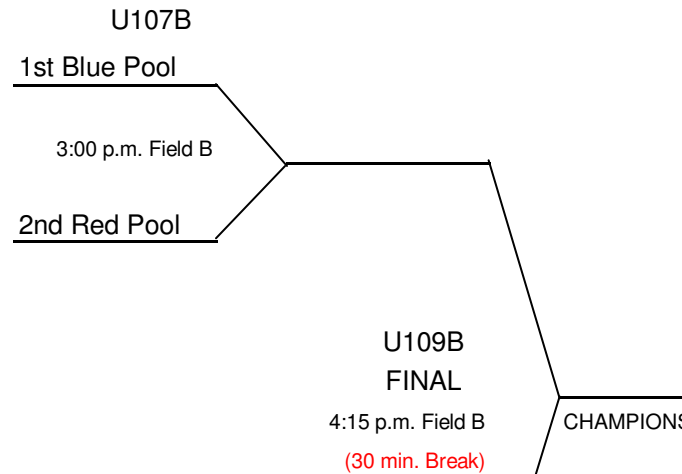

**2010 U10 Soccer Tournament**  
**Sunday, August 15th, 2010 - Hanover & Mildmay**

**B Division**  
**Middle 9 - 14 teams**  
**All games in Hanover**  
**9 games**

20 min. Halves

**Red Pool**  
(points)

**Blue Pool**  
(points)

(45 min. Break)

Pool based on points  
 3 points win, 0 points loss  
 If game ends in a tie:  
 3 on 3 shoot out,  
 If not decided then  
 1 on 1 sudden death  
 If pool ends in tie,  
 shoot out as above