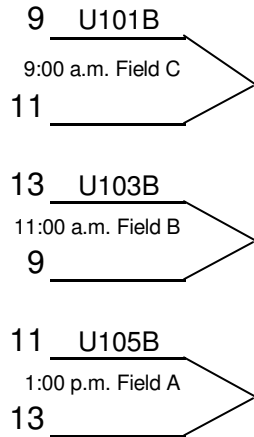

## 2010 U10 Soccer Tournament Sunday, August 15th, 2010 - Hanover & Mildmay

**A Division**  
**Top 1 - 8 teams**  
**All games in Hanover**  
**11 games**  
 20 min. Halves

If game ends in a tie:  
 3 on 3 shoot out,  
 if not decided then  
 1 on 1 sudden death

**Blue Pool**  
(points)

(45 min. Break)

Pool based on points  
 3 points win, 0 points loss  
 If game ends in a tie:  
 3 on 3 shoot out,  
 If not decided then  
 1 on 1 sudden death  
 If pool ends in tie,  
 shoot out as above

<b>B Division</b>				
Team	Game	Start Time	Finish Time	Field
9 vs 11	U10B1	9:00 AM	9:45 AM	C
13 vs 9	U10B2	10:00 AM	10:45 AM	A
11 vs 13	U10B3	11:00 AM	11:45 AM	B
10 vs 12	U10B4	12:00 PM	12:45 PM	C
14 vs 10	U10B5	1:00 PM	1:45 PM	A
12 vs 14	U10B6	1:30 PM	2:15 PM	B
	U10B7	3:00 PM	3:45 PM	B
	U10B8	3:00 PM	3:45 PM	C
	U10B9	4:15 PM	5:00 PM	B

**C Division**

Team	Game	Start Time	Finish Time
15 vs 18	U10C1	9:00 AM	9:45 AM
16 vs 19	U10C2	9:50 AM	10:35 AM
17 vs 15	U10C3	10:45 AM	11:30 AM
18 vs 16	U10C4	11:45 AM	12:30 PM
19 vs 17	U10C5	12:45 PM	1:30 PM
	U10C6	2:00 PM	2:45 PM
	U10C7	3:00 PM	3:45 PM
	U10C8	4:15 PM	5:00 PM