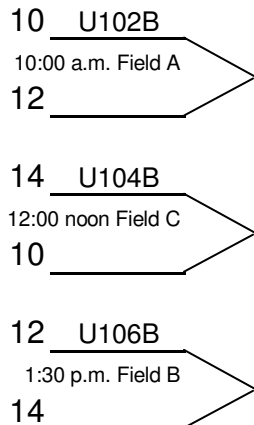

**2010 U10 Soccer Tournament**  
**Sunday, August 15th, 2010 - Hanover & Mildmay**

**B Division**  
**Middle 9 - 14 teams**  
**All games in Hanover**  
**9 games**

20 min. Halves

**Red Pool**  
(points)

**Blue Pool**  
(points)

(45 min. Break)

Pool based on points  
 3 points win, 0 points loss  
 If game ends in a tie:  
 3 on 3 shoot out,  
 If not decided then  
 1 on 1 sudden death  
 If pool ends in tie,  
 shoot out as above

<b>B Division</b>				
Team	Game	Start Time	Finish Time	Field
9 vs 11	U10B1	9:00 AM	9:45 AM	C
13 vs 9	U10B2	10:00 AM	10:45 AM	A
11 vs 13	U10B3	11:00 AM	11:45 AM	B
10 vs 12	U10B4	12:00 PM	12:45 PM	C
14 vs 10	U10B5	1:00 PM	1:45 PM	A
12 vs 14	U10B6	1:30 PM	2:15 PM	B
	U10B7	3:00 PM	3:45 PM	B
	U10B8	3:00 PM	3:45 PM	C
	U10B9	4:15 PM	5:00 PM	B

**C Division**

Team	Game	Start Time	Finish Time
15 vs 18	U10C1	9:00 AM	9:45 AM
16 vs 19	U10C2	9:50 AM	10:35 AM
17 vs 15	U10C3	10:45 AM	11:30 AM
18 vs 16	U10C4	11:45 AM	12:30 PM
19 vs 17	U10C5	12:45 PM	1:30 PM
	U10C6	2:00 PM	2:45 PM
	U10C7	3:00 PM	3:45 PM
	U10C8	4:15 PM	5:00 PM