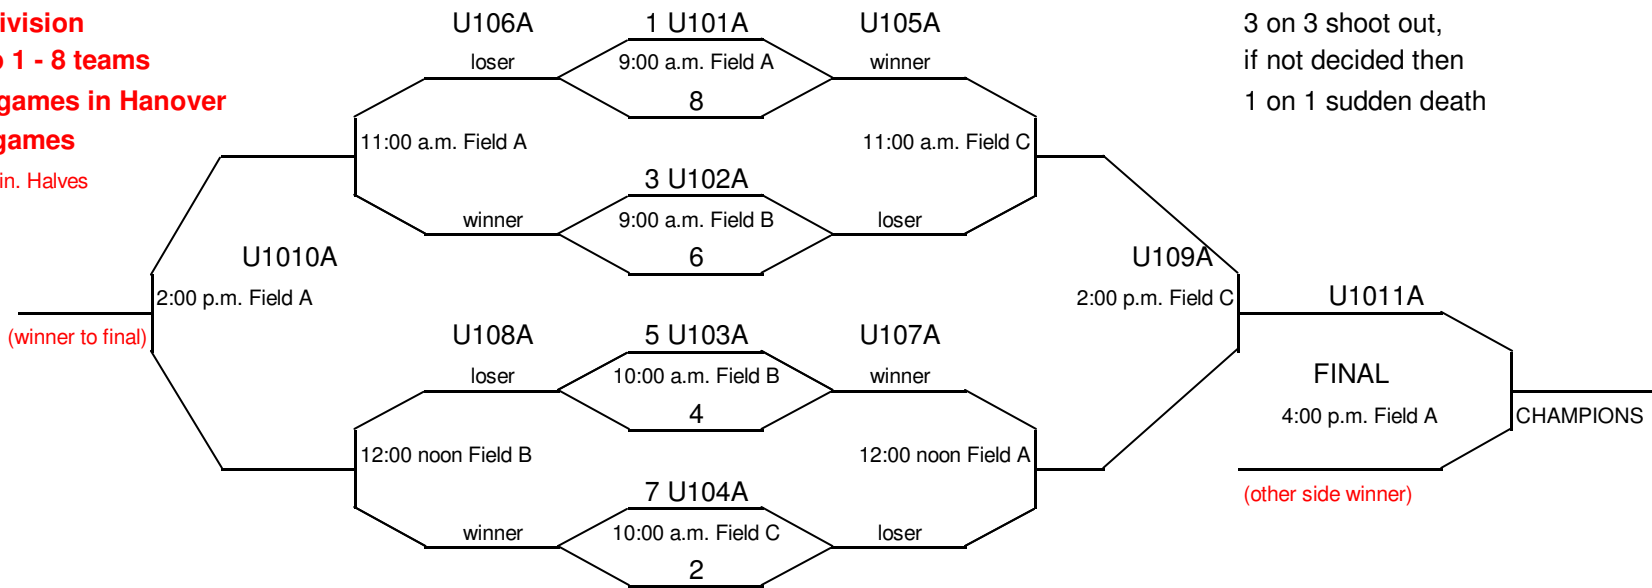

## 2010 U10 Soccer Tournament Sunday, August 15th, 2010 - Hanover & Mildmay

**A Division**  
**Top 1 - 8 teams**  
**All games in Hanover**  
**11 games**  
 20 min. Halves

If game ends in a tie:  
 3 on 3 shoot out,  
 if not decided then  
 1 on 1 sudden death

**2010 U10 Soccer Tournament**  
**Sunday, August 15th, 2010 - Hanover & Mildmay**

**B Division**  
**Middle 9 - 14 teams**  
**All games in Hanover**  
**9 games**

20 min. Halves

**Red Pool**  
(points)

**Blue Pool**  
(points)

(45 min. Break)

Pool based on points  
 3 points win, 0 points loss  
 If game ends in a tie:  
 3 on 3 shoot out,  
 If not decided then  
 1 on 1 sudden death  
 If pool ends in tie,  
 shoot out as above

**A Division**

Team	Game	Start Time	Finish Time	Field
1 vs 8	U101A	9:00 AM	9:45 AM	A
3 vs 6	U102A	9:00 AM	9:45 AM	B
5 vs 4	U103A	10:00 AM	10:45 AM	B
7 vs 2	U104A	10:00 AM	10:45 AM	C
	U105A	11:00 AM	11:45 AM	C
	U106A	11:00 AM	11:45 AM	A
	U107A	12:00 PM	12:45 PM	A
	U108A	12:00 PM	12:45 PM	B
	U109A	2:00 PM	2:45 PM	C
	U1010A	2:00 PM	2:45 PM	A
	U1011A	3:15 PM	4:00 PM	A