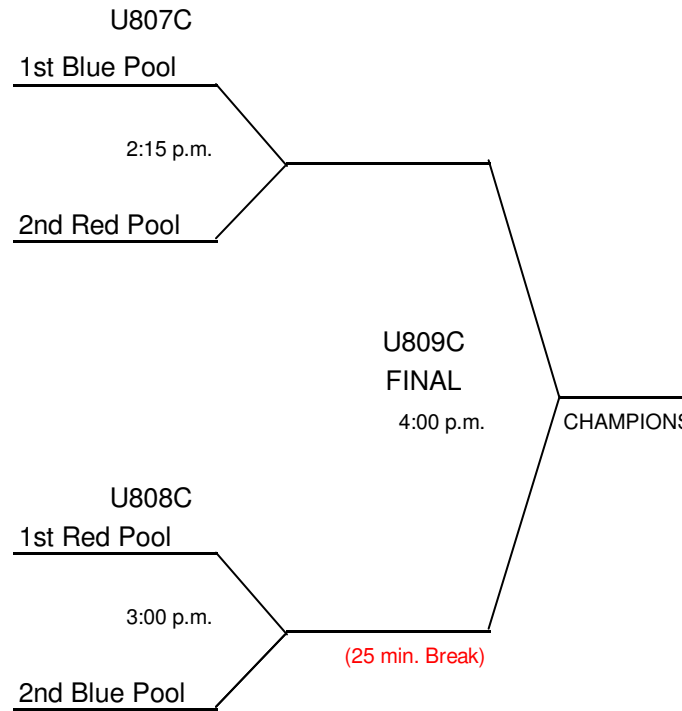

C Division
Bottom 17 - 22 teams
All games in Neustadt
9 games

15 min. Halves

Red Pool
(points)

Blue Pool
(points)

Pool based on points
 3 points win, 0 points loss
 If game ends in a tie:
 3 on 3 shoot out,
 If not decided then
 1 on 1 sudden death
 If pool ends in tie,
 shoot out as above

A Division

Team	Name	Game	Start Time	Finish Time	Field
1 vs 8	Walkerton Green vs Hanover Navy	U801A	9:45 AM	10:20 AM	B
3 vs 6	Walkerton Yellow vs Hanover White	U802A	9:45 AM	10:20 AM	C
5 vs 4	Hanover Gold vs South Bruce Orange	U803A	10:30 AM	11:05 AM	A
7 vs 2	Walkerton Blue vs Neustadt Burgundy	U804A	10:30 AM	11:05 AM	B
		U805A	12:00 PM	12:35 PM	B
		U806A	12:00 PM	12:35 PM	A
		U807A	12:00 PM	12:35 PM	C
		U808A	1:00 PM	1:35 PM	A
		U809A	2:00 PM	2:35 PM	A
		U810A	2:00 PM	2:35 PM	C
		U811A	3:30 PM	4:05 PM	A

C Division

Team		Game	Start Time	Finish Time
17 vs 19	Cargill Blue vs Paisley Burgundy	U801C	9:00 AM	9:35 AM
18 vs 20	Hanover Royal vs Hanover Red	U802C	9:45 AM	10:20 AM
21 vs 17	South Bruce Yellow vs Cargill Blue	U803C	10:30 AM	11:05 AM
22 vs 18	Tara Red vs Hanover Royal	U804C	11:15 AM	11:50 AM
19 vs 21	Paisley Burgundy vs South Bruce Yellow	U805C	12:00 PM	12:35 PM
20 vs 22	Hanover Red vs Tara Red	U806C	12:45 PM	1:20 PM
		U807C	2:15 PM	2:50 PM
		U808C	3:00 PM	3:35 PM
		U809C	4:00 PM	4:35 PM