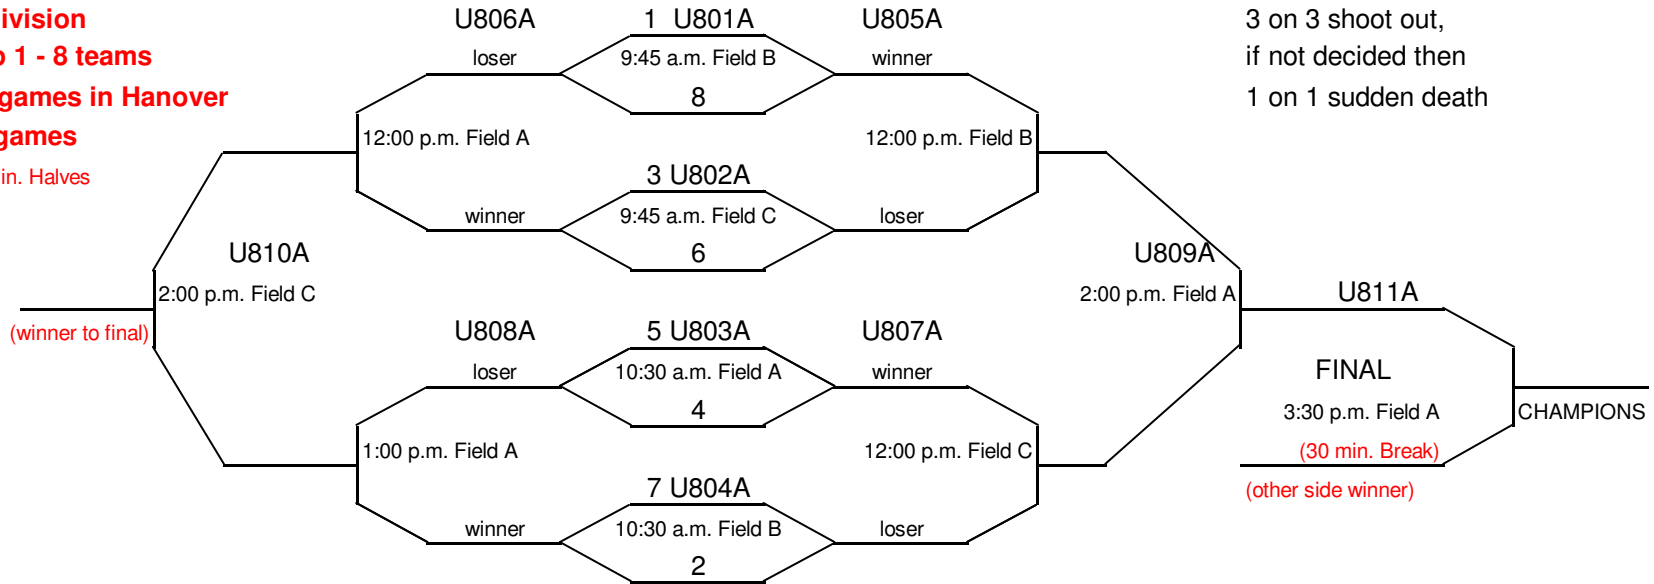

2010 U8 Soccer Tournament

Saturday, August 14th, 2010 - Hanover & Neustadt

A Division
Top 1 - 8 teams
All games in Hanover
11 games
 15 min. Halves

If game ends in a tie:
 3 on 3 shoot out,
 if not decided then
 1 on 1 sudden death

B Division
Middle 9 - 16 teams
All games in Hanover
11 games
 15 min. Halves

If game ends in a tie:
 3 on 3 shoot out,
 if not decided then
 1 on 1 sudden death

2010 U8 Soccer Tournament - proposal only
Saturday, August 14th, 2010 - Hanover & Neustadt

A Division

Team	Name	Game	Start Time	Finish Time	Field
1 vs 8	Walkerton Green vs Hanover Navy	U801A	9:45 AM	10:20 AM	B
3 vs 6	Walkerton Yellow vs Hanover White	U802A	9:45 AM	10:20 AM	C
5 vs 4	Hanover Gold vs South Bruce Orange	U803A	10:30 AM	11:05 AM	A
7 vs 2	Walkerton Blue vs Neustadt Burgundy	U804A	10:30 AM	11:05 AM	B
		U805A	12:00 PM	12:35 PM	B
		U806A	12:00 PM	12:35 PM	A
		U807A	12:00 PM	12:35 PM	C
		U808A	1:00 PM	1:35 PM	A
		U809A	2:00 PM	2:35 PM	A
		U810A	2:00 PM	2:35 PM	C
		U811A	3:30 PM	4:05 PM	A

C Division

Team		Game	Start Time	Finish Time
17 vs 19	Cargill Blue vs Paisley Burgundy	U801C	9:00 AM	9:35 AM
18 vs 20	Hanover Royal vs Hanover Red	U802C	9:45 AM	10:20 AM
21 vs 17	South Bruce Yellow vs Cargill Blue	U803C	10:30 AM	11:05 AM
22 vs 18	Tara Red vs Hanover Royal	U804C	11:15 AM	11:50 AM
19 vs 21	Paisley Burgundy vs South Bruce Yellow	U805C	12:00 PM	12:35 PM
20 vs 22	Hanover Red vs Tara Red	U806C	12:45 PM	1:20 PM
		U807C	2:15 PM	2:50 PM
		U808C	3:00 PM	3:35 PM
		U809C	4:00 PM	4:35 PM