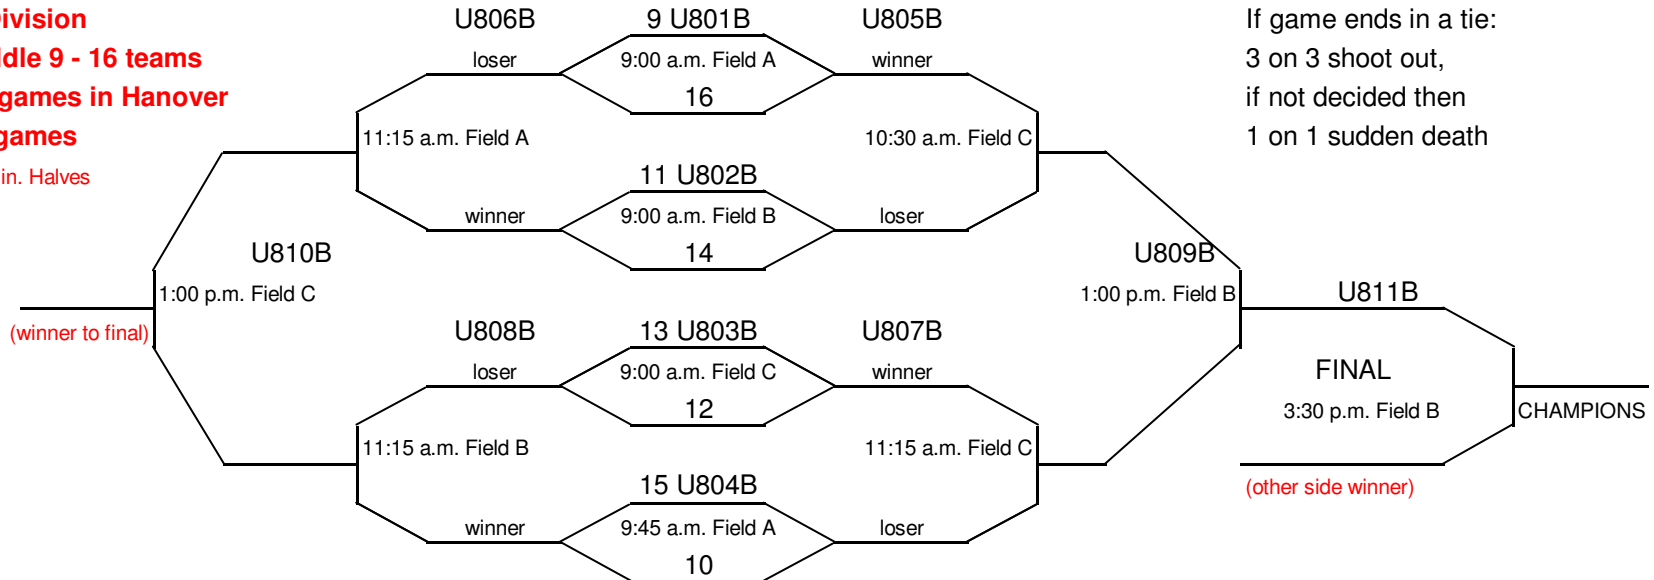

2010 U8 Soccer Tournament

Saturday, August 14th, 2010 - Hanover & Neustadt

A Division
Top 1 - 8 teams
All games in Hanover
11 games
 15 min. Halves

If game ends in a tie:
 3 on 3 shoot out,
 if not decided then
 1 on 1 sudden death

B Division
Middle 9 - 16 teams
All games in Hanover
11 games
 15 min. Halves

If game ends in a tie:
 3 on 3 shoot out,
 if not decided then
 1 on 1 sudden death

2010 U8 Soccer Tournament - proposal only
Saturday, August 14th, 2010 - Hanover & Neustadt

C Division
Bottom 17 - 22 teams
All games in Neustadt
9 games

15 min. Halves

Red Pool
(points)

Blue Pool
(points)

Pool based on points
 3 points win, 0 points loss
 If game ends in a tie:
 3 on 3 shoot out,
 If not decided then
 1 on 1 sudden death
 If pool ends in tie,
 shoot out as above

A Division

Team	Name	Game	Start Time	Finish Time	Field
1 vs 8	Walkerton Green vs Hanover Navy	U801A	9:45 AM	10:20 AM	B
3 vs 6	Walkerton Yellow vs Hanover White	U802A	9:45 AM	10:20 AM	C
5 vs 4	Hanover Gold vs South Bruce Orange	U803A	10:30 AM	11:05 AM	A
7 vs 2	Walkerton Blue vs Neustadt Burgundy	U804A	10:30 AM	11:05 AM	B
		U805A	12:00 PM	12:35 PM	B
		U806A	12:00 PM	12:35 PM	A
		U807A	12:00 PM	12:35 PM	C
		U808A	1:00 PM	1:35 PM	A
		U809A	2:00 PM	2:35 PM	A
		U810A	2:00 PM	2:35 PM	C
		U811A	3:30 PM	4:05 PM	A